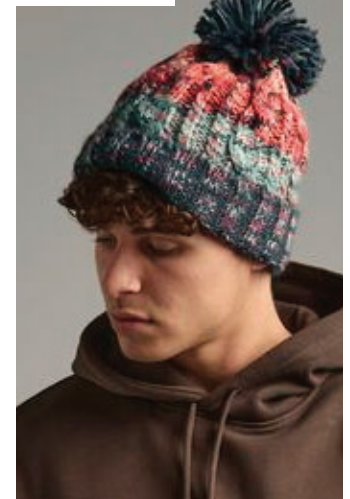

Beechfield
ORIGINAL HEADWEAR

Recycled Original Cuffed Beanie
GBE/B45R

Beechfield
ORIGINAL HEADWEAR

IN STOCK

Snowstar Beanie
GBE/B450

Beechfield
ORIGINAL HEADWEAR

Recycled Original Pull-On Beanie
GBE/B44R

Beechfield
ORIGINAL HEADWEAR